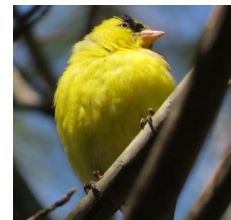

Visual Wildlife Quest of Fletcher Wildlife Garden – summer

Oak leaf (Red Oak shown) —————>

Maple tree or maple key (seed)

Sumac bush (small tree)

Pine needles (Scots or White Pine)

Cup Plant or Woodland Sunflower —————>

Ox-eye Daisy

Fruit tree (apple, crabapple, cherry, etc.)

Fern (Ostrich, Sensitive, Lady, etc.)

Milkweed plant —————>

Tree fungus or mushroom

Duck (Mallard, Black, or Wood Duck)

Small White or Common Ringlet (butterfly) —————>

Cattail (around pond)

Garter Snake —————>

Toad or Frog

Red Squirrel

Chipmunk —————>

Rabbit (Cottontail)

Red-winged Blackbird

Bumblebee

Goldfinch —————>

Robin

Dragonfly or damselfly (shown) —————>

Total: _____ out of 23