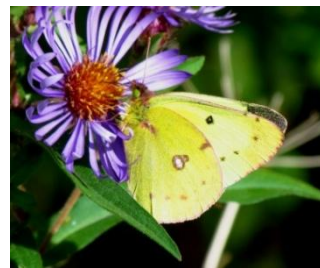

Visual Wildlife Quest for Petrie Island Park

Great Blue Heron —————>

Canada Goose

Mallard or Black Duck

Wood Duck —————>

Turtle (Painted, Map, or Snapping)

Riverbank Grape Vine

Fern (Ostrich, Sensitive, Lady, etc.)

Milkweed plant —————>

Tree fungus or mushroom

Aster (white or purple) —————>

Clouded Sulphur butterfly —————>

Pickerelweed

Garter Snake

Leopard Frog or American Toad —————>

Red Squirrel