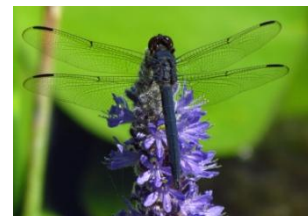

Visual Wildlife Quest for Petrie Island Park

Great Blue Heron —————>

Canada Goose

Mallard or Black Duck

Wood Duck —————>

Turtle (Painted, Map, or Snapping)

Riverbank Grape Vine

Fern (Ostrich, Sensitive, Lady, etc.)

Milkweed plant —————>

Tree fungus or mushroom

Aster (white or purple) —————>

Clouded Sulphur butterfly —————>

Pickerelweed

Garter Snake

Leopard Frog or American Toad —————>

Red Squirrel

Eastern Chipmunk

Muskrat or Beaver —————>

Water Lily (Yellow or White)

Bumblebee

Song Sparrow —————>

Belted Kingfisher

Dragonfly —————>

Damselfly