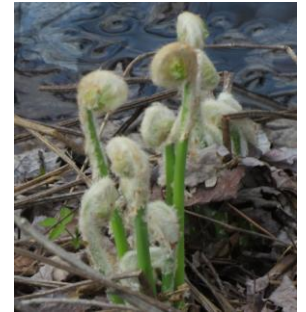

Visual Wildlife Quest for Ottawa-Gatineau – spring

- Cedar or juniper tree (White Cedar, Red Juniper) —————>
- Spruce tree (White, Red, Black)
- Pine tree (White, Red, Scots*) —————>
- Oak tree (Red, White, or Bur)
- Mushroom (any type)
- Fern fronds —————>
- Tree fungus (Turkeytail, Mossy Maze, Hoof...)
- Orange butterfly (Eastern Comma, Question Mark)
- Lichen (on trees or rocks)
- Mourning Cloak (butterfly) —————>
- Bumblebee (probably a queen)
- Small blue butterfly (Lucia Azure) —————>
- Duck (Mallard or Black)
- Crocus* —————>
- Ring-billed Gull
- Siberian Squill* (small blue flower) —————>
- Eastern Chipmunk
- Grey or Black Squirrel
- Red Squirrel —————>
- Canada Goose
- American Robin (overhead, in field, or water)
- America Goldfinch —————>
- Black-capped Chickadee
- Red-winged Blackbird —————>