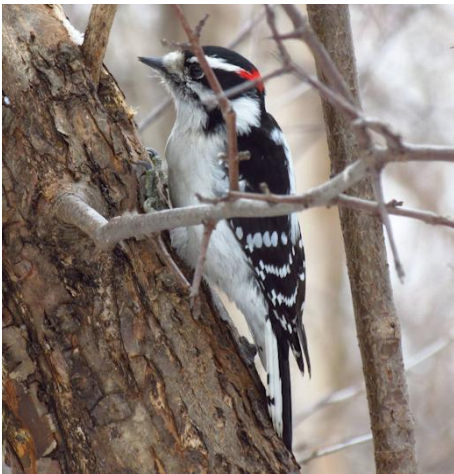

Winter resident birds at FWG

Black-capped Chickadee

White-breasted Nuthatch

Downy Woodpecker

Cardinal

Hairy Woodpecker

Blue Jay

Junco

Goldfinch